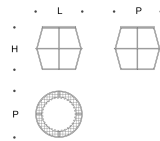

Structure

In coated wire drawn with diameter 8 mm with plaiting of 6 mm diameter of polyester ropes. Painted finish and ropes are suitable for outdoor use.

Low table - top

In MDF h. 19 mm lacquered finish. Lacquered finish is suitable for outdoor use.

Pouf Botte
Barrel Pouf

L = 44 cm
P = 44 cm
H = 40 cm

Tavolino Botte
Barrel Low table

L = 44 cm
P = 44 cm
H = 40 cm

Pouf Clessidra
Hourglass Pouf

L = 44 cm
P = 44 cm
H = 40 cm

Tavolino Clessidra
Hourglass Low table