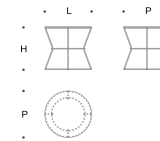

Structure

In coated wire drawn with diameter 8 mm with plaiting of 6 mm diameter of polyester ropes. Painted finish and ropes are suitable for outdoor use.

Low table - top

In MDF h. 19 mm lacquered finish. Lacquered finish is suitable for outdoor use.

Pouf Botte
Barrel Pouf

L = 44 cm
P = 44 cm
H = 40 cm

Tavolino Botte
Barrel Low table

L = 44 cm
P = 44 cm
H = 40 cm

Pouf Clessidra
Hourglass Pouf

L = 44 cm
P = 44 cm
H = 40 cm

Tavolino Clessidra
Hourglass Low table

L = 44 cm
P = 44 cm
H = 40 cm

Pouf - Intreccio / Woven

Canapa
Hemp

Melange Canapa
Melange Hemp

Pouf - Struttura / Frame

Grigio ardesia RAL 7015
Slate grey RAL 7015

Tavolino - Top & Struttura / Low table - Top & Frame