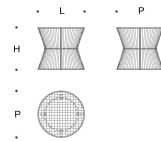

Structure

In coated wire drawn with diameter 8 mm with plaiting of 6 mm diameter of polyester ropes. Painted finish and ropes are suitable for outdoor use.

Low table - top

In MDF h. 19 mm lacquered finish. Lacquered finish is suitable for outdoor use.

Pouf Botte
Barrel Pouf

L = 44 cm
P = 44 cm
H = 40 cm

Tavolino Botte
Barrel Low table

L = 44 cm
P = 44 cm
H = 40 cm

Pouf Clessidra
Hourglass Pouf

L = 44 cm
P = 44 cm
H = 40 cm

Tavolino Clessidra
Hourglass Low table

L = 44 cm
P = 44 cm
H = 40 cm

Pouf - Intreccio / Woven

Canapa
Hemp

Melange Canapa
Melange Hemp

Pouf - Struttura / Frame

Grigio ardesia RAL 7015
Slate grey RAL 7015

Tavolino - Top & Struttura / Low table - Top & Frame