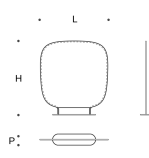

Struttura

In trafilato verniciato diametro 18 mm rivestito in tessuto. Base in acciaio verniciato h. 15 mm.

Description

Shade, as in the Japanese meaning of "divider", has been restyled in a contemporary way and found a place in the living area. Shade is a filter, a divider, a compact system created for constructing spaces: decorating, separating, reserving private and intimate corners. The two sizes and the different textiles for upholstery allow for a high degree of customization in terms of space and product. The lyrical design trait of Marco Zito is evident in the lack of corners, an organic and soft shape. Also available with soundproof insert.

Structure

In coated wire drawn with diameter 18 mm with fabric upholstery. Base in coated steel h. 15 mm.

Paravento alto
High screen

L = 130 cm
P = 21 cm
H = 190 cm

Paravento basso
Low screen

L = 130 cm
P = 21 cm
H = 140 cm