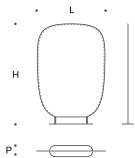

Struttura

In trafilato verniciato diametro 18 mm rivestito in tessuto. Base in acciaio verniciato h. 15 mm.

Description

Shade, as in the Japanese meaning of "divider", has been restyled in a contemporary way and found a place in the living area. Shade is a filter, a divider, a compact system created for constructing spaces: decorating, separating, reserving private and intimate corners. The two sizes and the different textiles for upholstery allow for a high degree of customization in terms of space and product. The lyrical design trait of Marco Zito is evident in the lack of corners, an organic and soft shape. Also available with soundproof insert.

Structure

In coated wire drawn with diameter 18 mm with fabric upholstery. Base in coated steel h. 15 mm.

Paravento alto
High screen

L = 130 cm
P = 21 cm
H = 190 cm

Paravento basso
Low screen

L = 130 cm
P = 21 cm
H = 140 cm