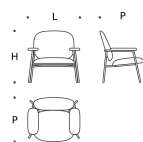

Divano 2 posti
2 Seat sofa

L = 160 cm
P = 70 cm
H = 83 cm

Divano 3 posti
3 Seat sofa

L = 216 cm
P = 70 cm
H = 83 cm

Poltrona
Armchair

L = 83 cm
P = 70 cm
H = 83 cm

Gambe / Legs

Nero RAL 9005
Black RAL 9005