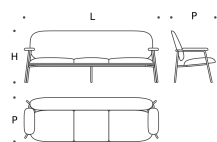

Structure - Padding

In wood covered with variable density polyurethane foam (35IM, 40IM e 50IP) and clothed with resin 100gr/sqm coupled to velveteen.

Feet

In 22 mm wire drawn with matt black epoxy painted finishing.

Divano 2 posti
2 Seat sofa

L = 160 cm
P = 70 cm
H = 83 cm

Divano 3 posti
3 Seat sofa

L = 216 cm
P = 70 cm
H = 83 cm

Poltrona
Armchair

L = 83 cm
P = 70 cm
H = 83 cm

Gambe / Legs

Nero RAL 9005
Black RAL 9005