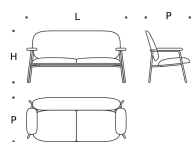

Struttura - Imbottitura

In multistrato con poliuretano espanso a quote differenziate (35IM, 40IM e 50IP) e rivestito con resinato 100gr/mq accoppiato a vellutino.

Piedini

In trafilato dal diametro di 22 mm con finitura verniciata epossidica nero opaco.

Description

Philo is a prefix of Greek origins that indicates love, propensity and empathy towards people and things. A metallic thread draws together a welcoming silhouette; it runs, turns, comes up and goes down, hugging and delicately supporting the upholstered surfaces. The agile dimensions give life to a seating system capable of existing in different spaces: homes, offices, hospitality and places of meeting in general where relationships are nourished. Philanthropic by nature this elegant and simple sofa has a lean yet grounded honest form. The design's character is communicated with an interplay of lines and colours. The metallic thread transforms into sewing thread and continues on to weft and warp creating a singular harmony. Fully removable covers.

Divano 2 posti
2 Seat sofa

L = 160 cm
P = 70 cm
H = 83 cm

Divano 3 posti
3 Seat sofa

L = 216 cm
P = 70 cm
H = 83 cm

Poltrona
Armchair

L = 83 cm
P = 70 cm
H = 83 cm

Gambe / Legs

Nero RAL 9005
Black RAL 9005