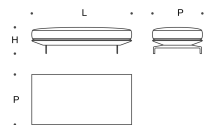

Base 100
Base 100

L = 100 cm
P = 80 cm
H = 42 cm

Base 120
Base 120

L = 120 cm
P = 80 cm
H = 42 cm

Base 160
Base 160

L = 160 cm
P = 80 cm
H = 42 cm

Base 200
Base 200

L = 200 cm
P = 80 cm
H = 42 cm

Base 240
Base 240

L = 240 cm
P = 80 cm
H = 42 cm

Cuscino schiena - 80
Back cushion - 80

L = 80 cm
H = 48 cm

Cuscino schiena - 100
Back cushion - 100

L = 100 cm
H = 48 cm

Cuscino schiena - 120
Back cushion - 120