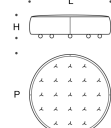

Il pouf dal diametro 100 cm e il quadrato 75x75 cm hanno 4 ruote, 2 di queste sono dotate di piastra per il bloccaggio.

Description

A new evolution of Saba poufs, Cookies are available in a round or square format and are characterized by the light quilting on the seating area. The Cookies poufs are fun and independent elements, that can exist on their own or be placed nearby other products. The cover is completely removable.

Structure - Padding

In wood covered with variable-density polyurethane foam (30IP – 25IM) clothed with resin 200gr/sqm coupled to velveteen.

Feet

The 130 cm diameter pouf has 5 wheels, 2 of them are equipped with plate to lock.

The 100 cm diameter pouf and the square shape 75x75 cm have 4 wheels, 2 of them are equipped with plate too lock.

Pouf tondo 100
Round pouf 100

L = 100 cm
P = 100 cm
H = 37 cm

Pouf tondo 130
Round pouf 130

L = 130 cm
P = 130 cm
H = 37 cm

Pouf 75x75

L = 75 cm
P = 75 cm
H = 37 cm