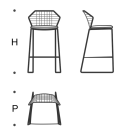

## **Cover (only on demand)**

Waterproof and fire-retardant cover with taped stitchings and trim with coulisse for the closing.

Sedia con braccioli  
Chair with armrests

L = 59 cm  
P = 54 cm  
H = 81 cm

Sedia  
Chair

L = 56 cm  
P = 54 cm  
H = 81 cm

Sgabello alto  
High stool

L = 53 cm  
P = 53 cm  
H = 100 cm

Sgabello basso  
Low stool

L = 53 cm  
P = 53 cm  
H = 90 cm

**Intreccio / Woven**

Melange Arancio  
Melange Orange