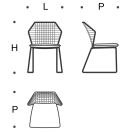

## **Cover (only on demand)**

Waterproof and fire-retardant cover with taped stitchings and trim with coulisse for the closing.

Sedia con braccioli  
Chair with armrests

L = 59 cm  
P = 54 cm  
H = 81 cm

Sedia  
Chair

L = 56 cm  
P = 54 cm  
H = 81 cm

Sgabello alto  
High stool

L = 53 cm  
P = 53 cm  
H = 100 cm

Sgabello basso  
Low stool

L = 53 cm  
P = 53 cm  
H = 90 cm

**Intreccio / Woven**

Melange Arancio  
Melange Orange