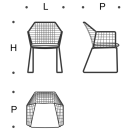

Sedia con braccioli
Chair with armrests

L = 59 cm
P = 54 cm
H = 81 cm