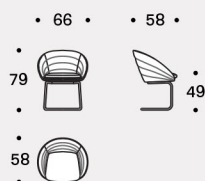

Petite Fleur

—
Design Sergio Bicego

Anno di produzione 2022

Production year 2022

[It] — La sedia Petite Fleur e la poltrona Fleure, la si ispirano alla grazia di un fiore per ridisegnare la storica cantilever e ingentilire la struttura in acciaio.

Pur rispettando la funzionalità della classica cantilever, garantendo il molleggio e la flessibilità, si distinguono dalla produzione attuale per la loro allure romantica e cocoon.

Petite Fleur è la nuova proposta di sediadapranzo dove la tecnica di progetto incontra l'emozione del segno gentile dello schienale trapuntato a fasce orizzontali.

La poltrona Fleur si rende inconfondibile per la sua forma e finitura, versatile e adatta in ogni ambiente dove si cerchi un vero relax. Completamente sfoderabile.

Struttura

In trafilato dal diametro di 11 mm. Il piano di seduta è in lamiera. Basamento in trafilato dal diametro 22 mm con finitura cromata o verniciata.

Imbottitura

In resinato 280gr/mq accoppiato al tessuto di rivestimento.

Il cuscino seduta è in poliuretano espanso 40IM rivestito con cotone accoppiato a fibra di poliestere 380gr/mq.

[En] — The Petite Fleur chair and the Fleur armchair, are inspired by the grace of a flower, redesigning the iconic cantilever and softening the steel structure.

While respecting the functionality of the classic cantilever, ensuring the suspension and flexibility, they stand out from current designs for their romantic allure and cocooning effect.

Petite Fleur is a new dining chair proposal where design meets the emotion of the gentle form of the quilted backrest with horizontal bands.

The Fleur armchair is unmistakable for its shape and finish, versatile and suitable in any fully relaxing environment.

Fully removable covers.

Structure

In 11 mm wire drawn.