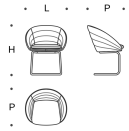

Sedia
Chair

L = 66 cm
P = 58 cm
H = 79 cm